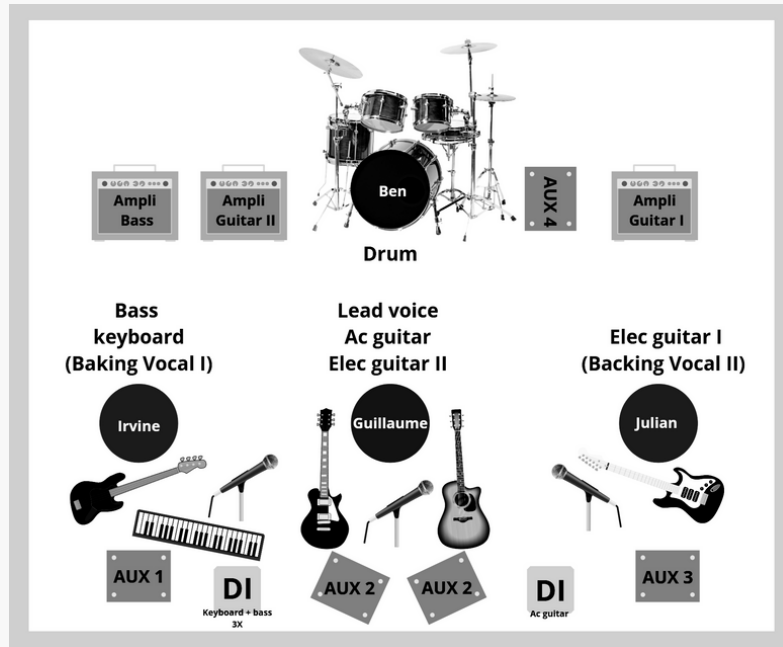

## PATCH

| Input              | Mic     |
|--------------------|---------|
| Kick               | Bêta 52 |
| Snare top          | SM 57   |
| Snare bottom       | SM 57   |
| Hi-hat             | E 614   |
| Rack Tom           | E 604   |
| Floor Tom          | E 604   |
| Overhead left      | KM 184  |
| Overhead right     | KM 184  |
| Bass ampli         | D 6     |
| Bass DI            | DI      |
| Keyboard left      | DI      |
| Keyboard right     | DI      |
| Acoustic guitar    | DI      |
| Electric guitar I  | SM 57   |
| Electric guitar II | SM 57   |
| Lead voice         | SM 58   |
| Backing vocal I    | SM 58   |
| Backing Vocal II   | SM 58   |